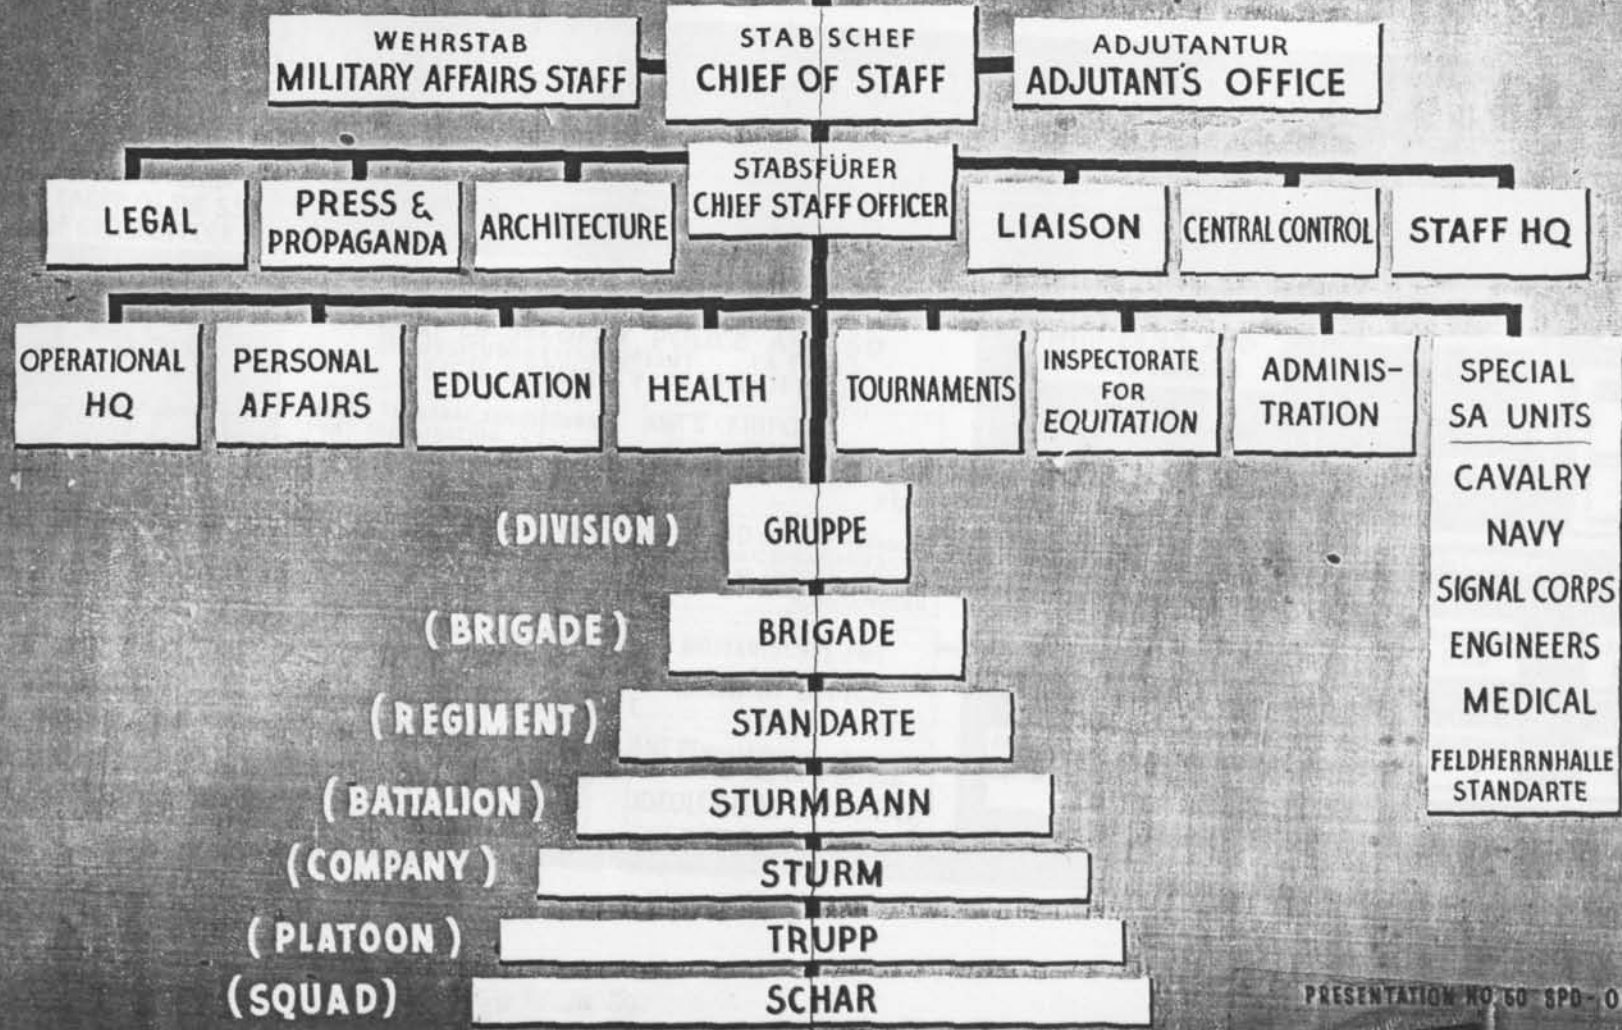

# SA (STURMABTEILUNGEN) STORM TROOPS

**HITLER  
FÜHRER**

CHART BASED ON "DIE SA" - A BOOK BY SA STURMFÜHRER  
DR. ERNST BAYER. "DIE SA" WAS COMPILED UNDER  
ORDERS OF SUPREME SA HEADQUARTERS IN 1938

PRESENTATION NO 60 SPD- OCC

*Downer*